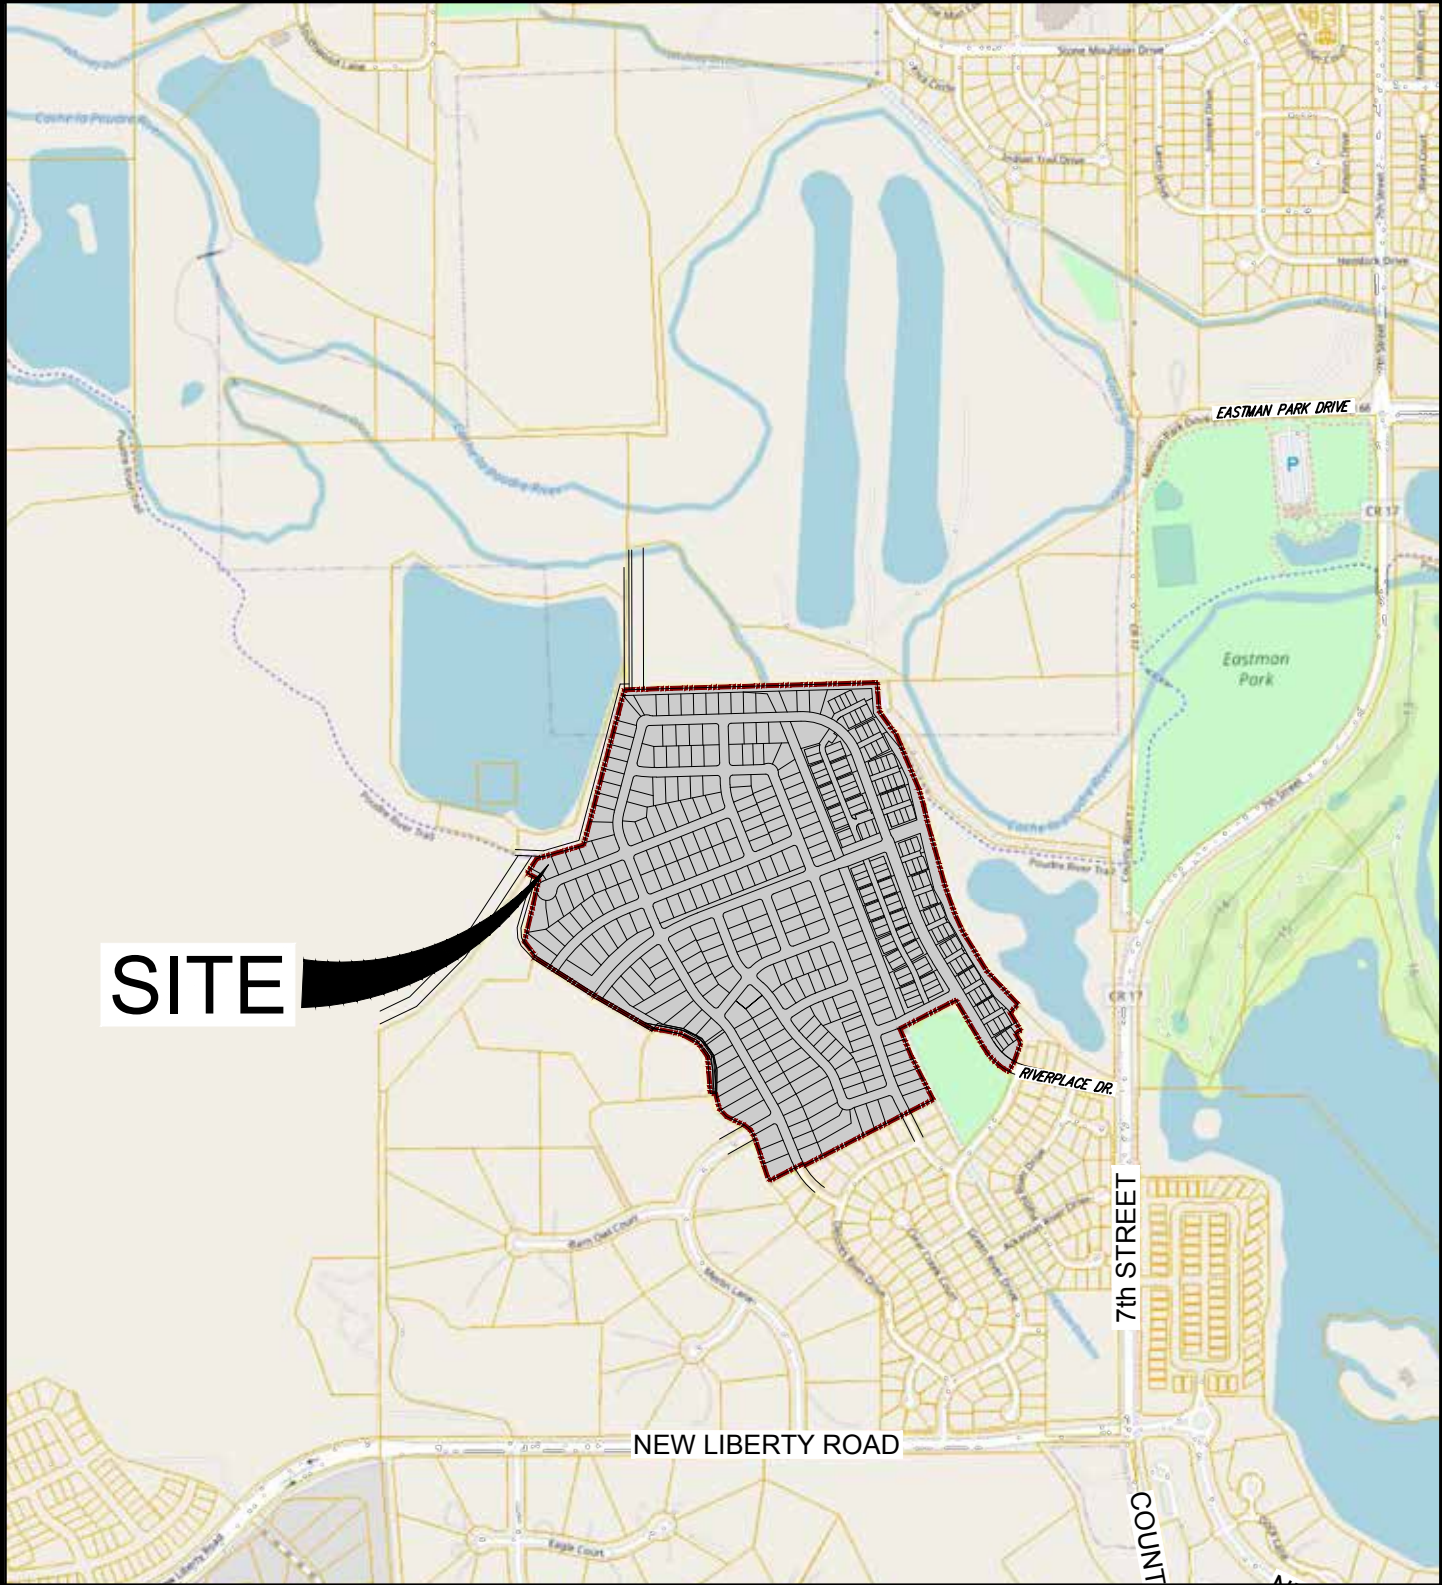

DISTRICT BOUNDARY MAP

POUDRE HEIGHTS FILING NO. 3 SUBDIVISION

LEGEND: POUDRE HEIGHTS VALLEY METROPOLITAN DISTRICT
LGID 67617

SCALE: 1"=1000'

DATE: OCTOBER 25, 2021

EX 1